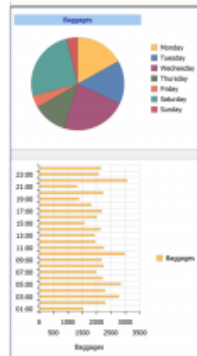

Edge Airport France

Table des matières

Edge Airport France

BRS

Baggage Reconciliation System

Parce que...

... le bagage est aussi important que le passager

From:

<https://edgeairport.alwaysdata.net/wiki/> - **Documentation Embross (ex Edge Airport)**

Permanent link:

<https://edgeairport.alwaysdata.net/wiki/doku.php?id=solutions:brs>

Last update: **18/07/2018 11:14**