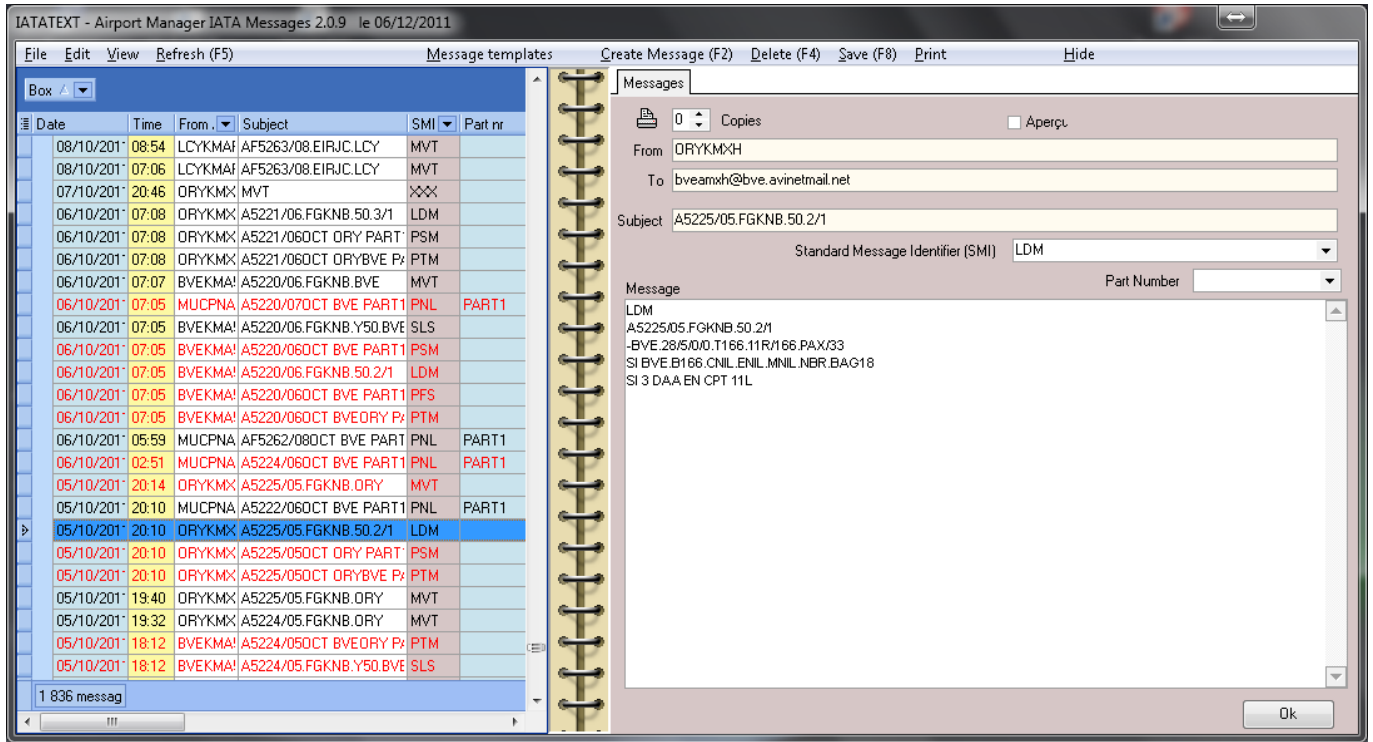

The IATATEXT interface also allows manual sending of any other operational messages.

IATATEXT is capable of double-signature so that messages sent on behalf of airlines are not invoiced to airport, but directly to the airlines.

The screenshot shows the 'Informations de vol' window with the following data:

- DEPART** (Arrivé (ENL) checkbox)
- Date: 15/09/2006, Heure: 10:00, Bloc: 10:5
- Estimated Time of Arrival (EA): 1115
- No de vol: FR 9546, Immatriculation: FGSRI, Cabine: Y189, PNT: 2, PNC: 4
- Code IATA: STN ...
- Aéroport de: LONDRES (STANSTED)
- Infos vol départ:
 - Adultes: 163
 - Enfants: 4
 - Total Passagers: 167
 - Masse PAX kg: 0
 - Codes retard: 1 33, 2
 - Délai min: 0018, Ex: 0022
 - Dont Pax en transk: 0
 - + Bébés: 2
 - Fret (Cargo) en Kg: 1385
 - Poste (mail) en Kg: 0
- Répartition (Pax) table:

From: <https://edgeairport.alwaysdata.net/wiki/> - **Documentation Embross (ex Edge Airport)**

Permanent link: <https://edgeairport.alwaysdata.net/wiki/doku.php?id=en:solutions:iatatextmenu:presiatatext&rev=1504795893>